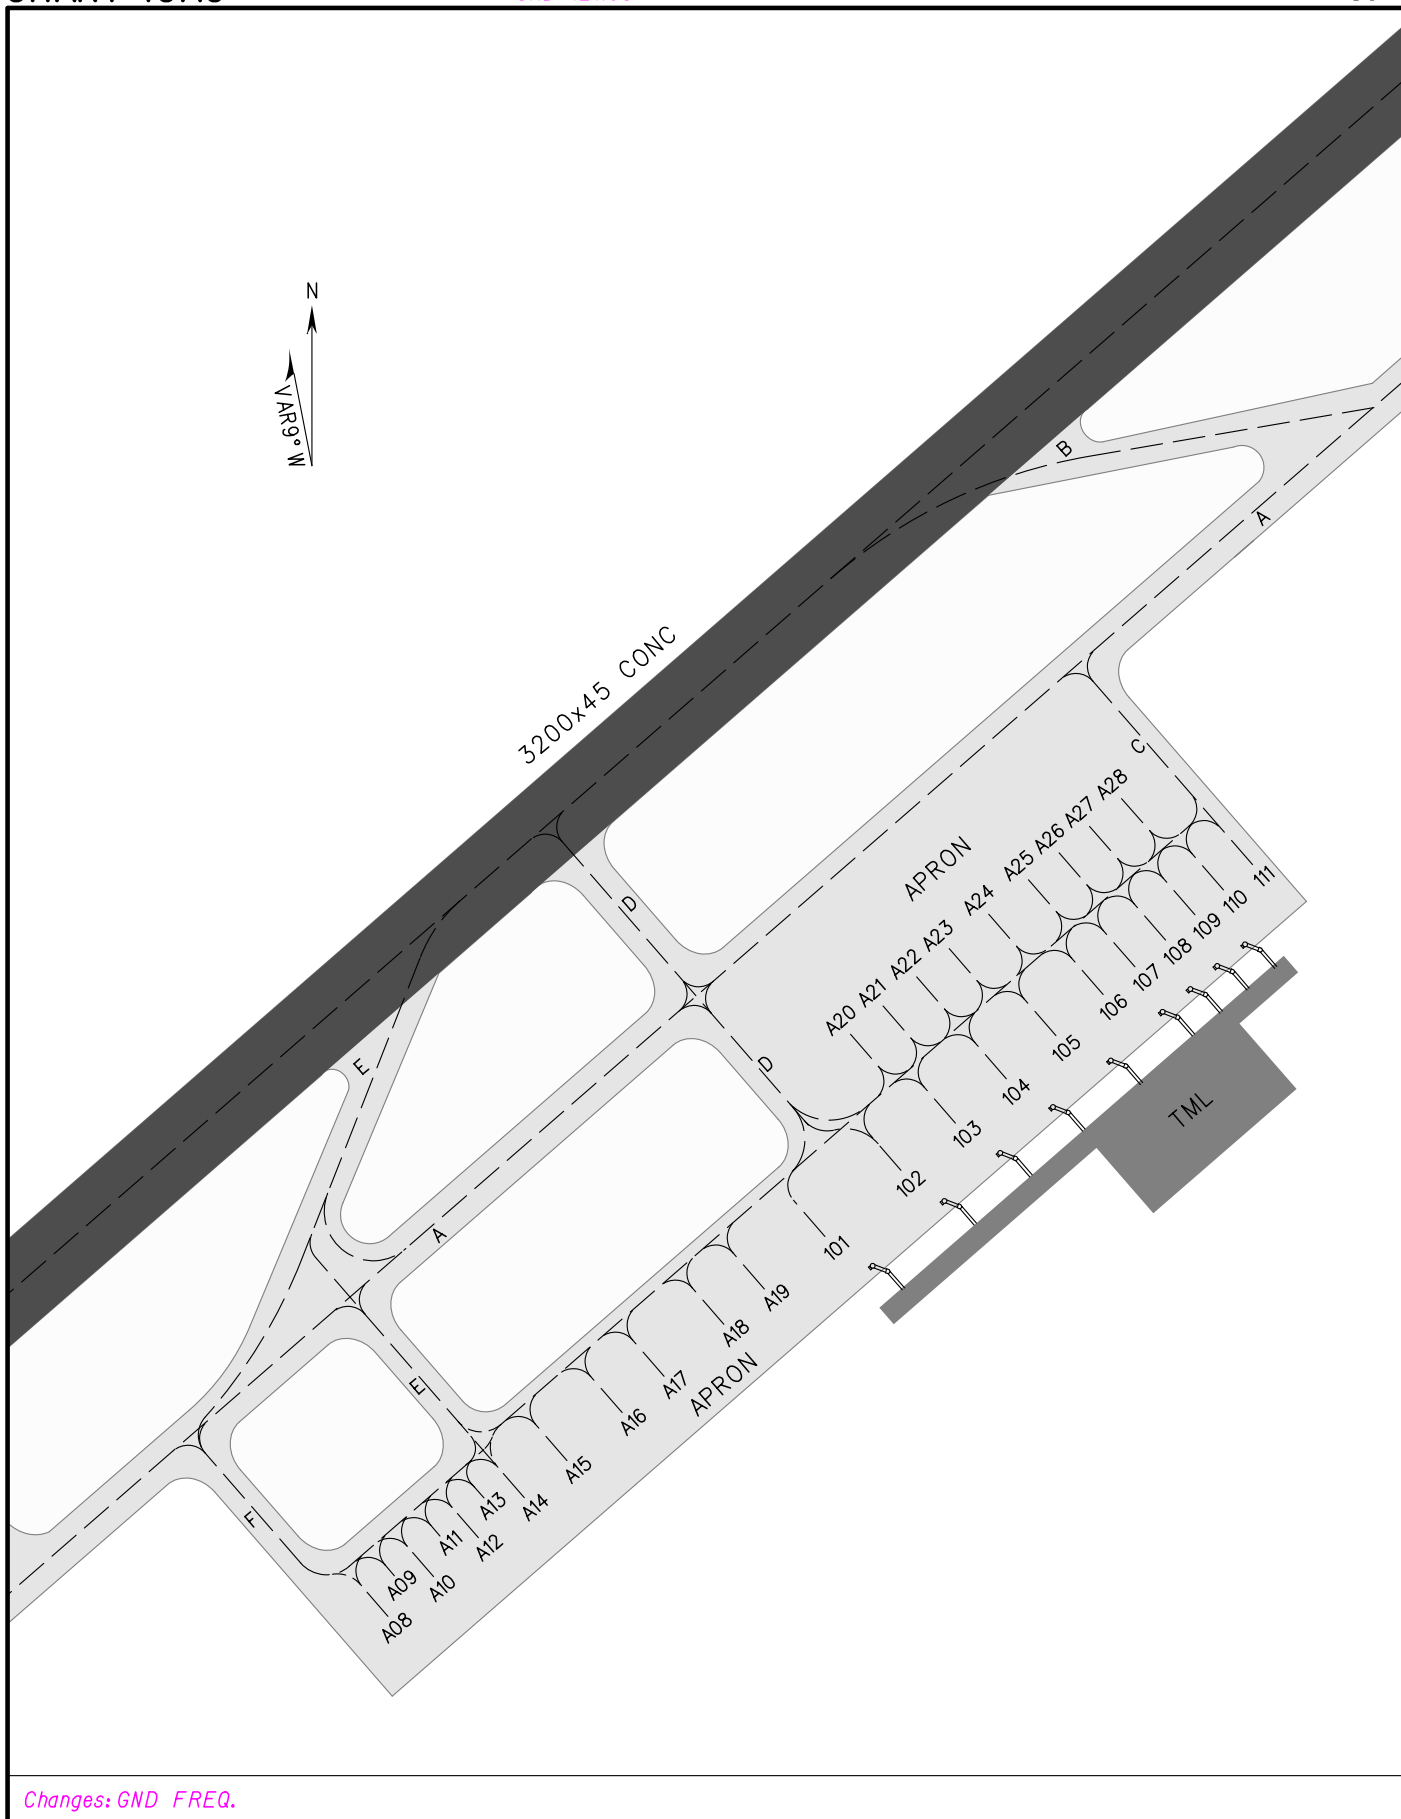

AIRCRAFT-PARKING
CHART-ICAO

ATIS 126.25
TWR 118.85(124.35)
GND 121.95

ZYCC CHANGCHUN/Longjia

Changes: GND FREQ.