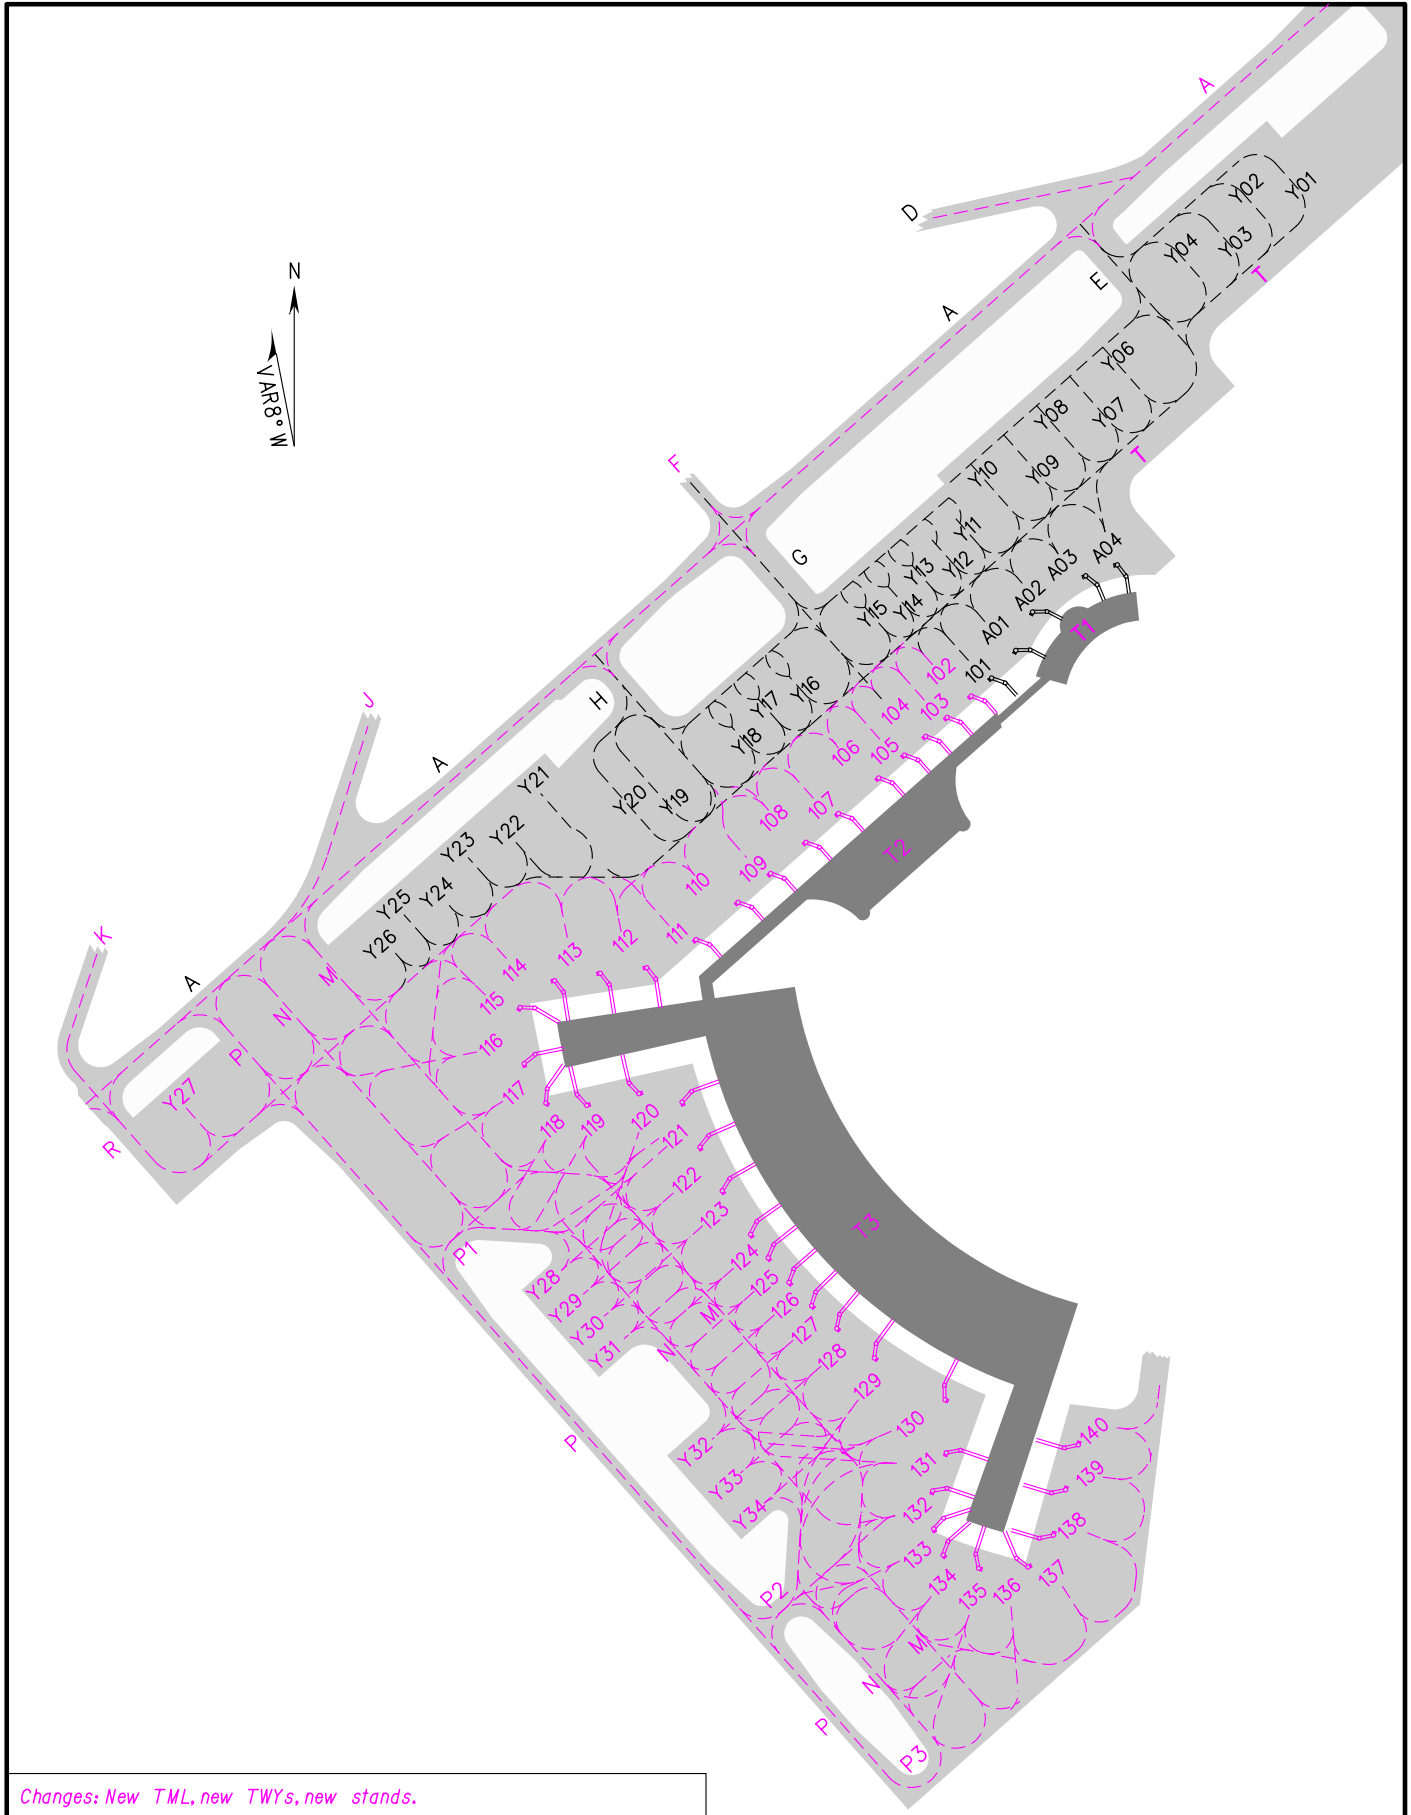

AIRCRAFT-PARKING
CHART-ICAO

ATIS 127.45
TWR 118.1(124.3)
GND 121.9

ZYTX SHENYANG/Taoxian

Changes: New TML, new TWYs, new stands.