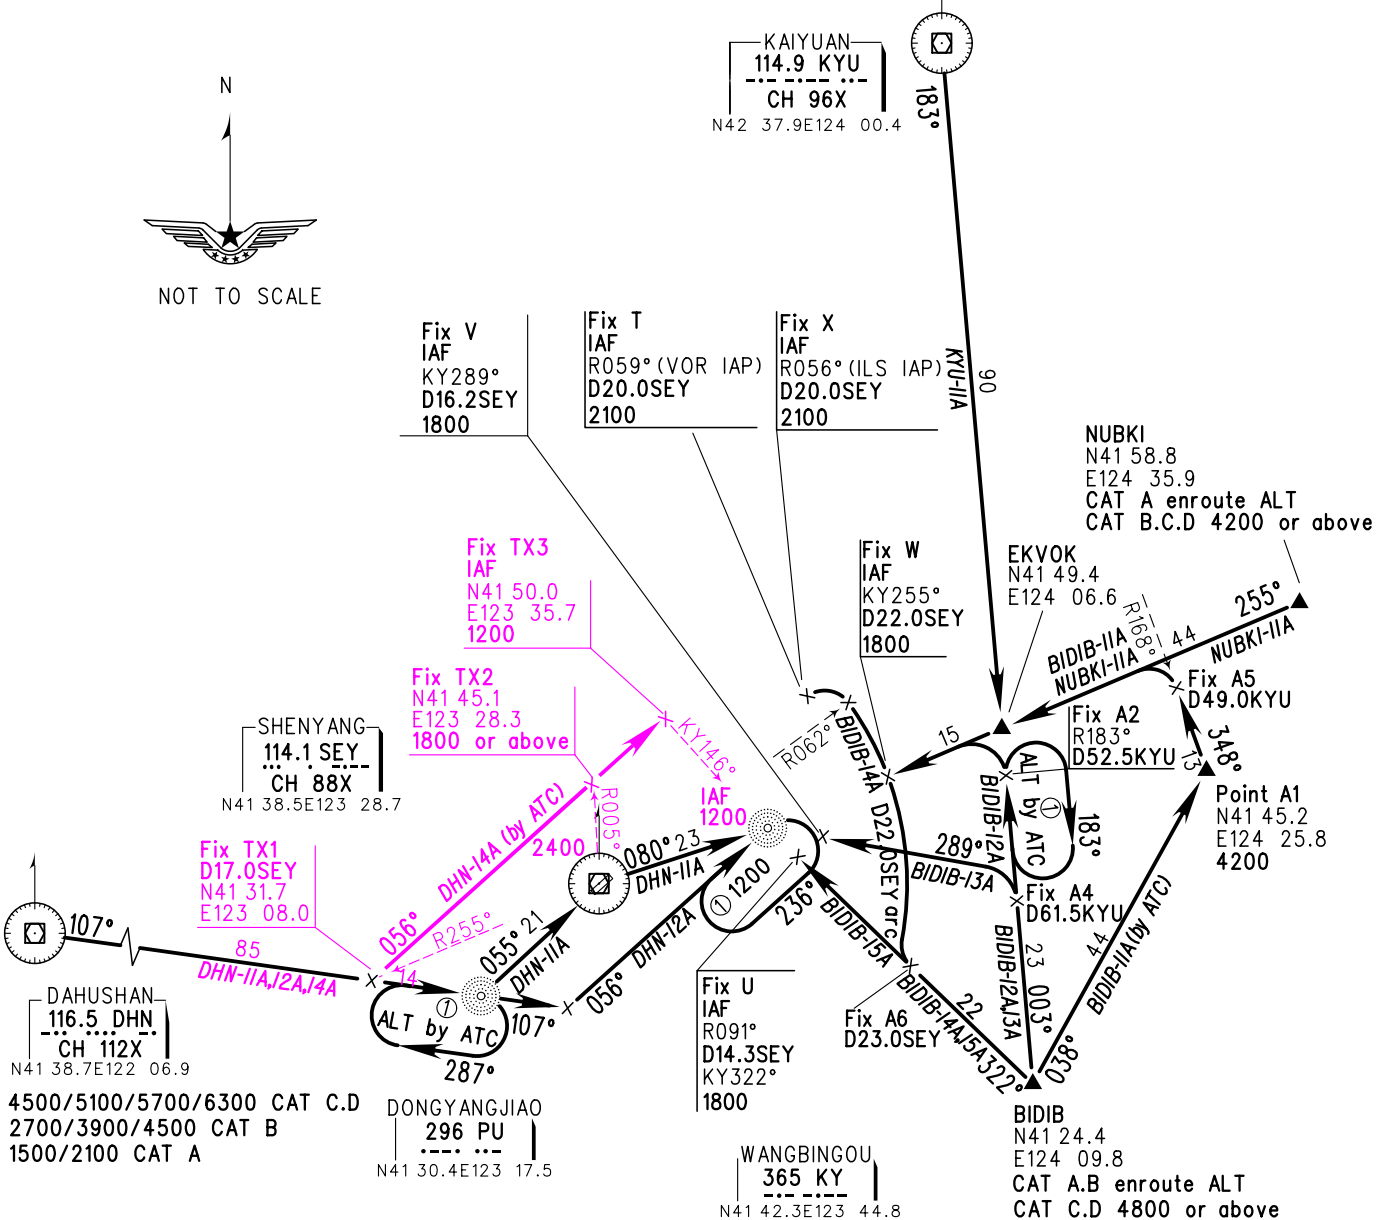

STANDARD ARRIVAL CHART-INSTRUMENT

VAR8°W

ATIS 127.45
APP 120.85(125.55)
TWR 118.1(124.3)

ZYTX SHENYANG/Taoxian
VOR RWY24

BEARINGS ARE MAGNETIC
ALTITUDES, ELEVATIONS
AND HEIGHTS IN METERS
DME DISTANCES IN
NAUTICAL MILES
DISTANCES IN KM

TL 3600
TA 3000
3300(QNH≥1031HPA)
2700(QNH≤979HPA)

Changes: New procedures.